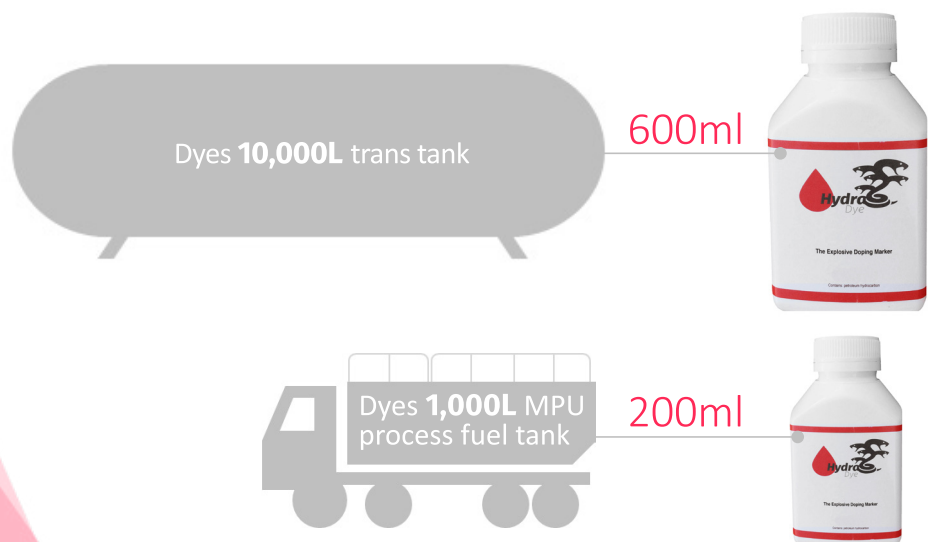

How it works

* Dosage can be customised to suit requirements

Ordering

All enquiries and orders
Call us on 07 3130 2042